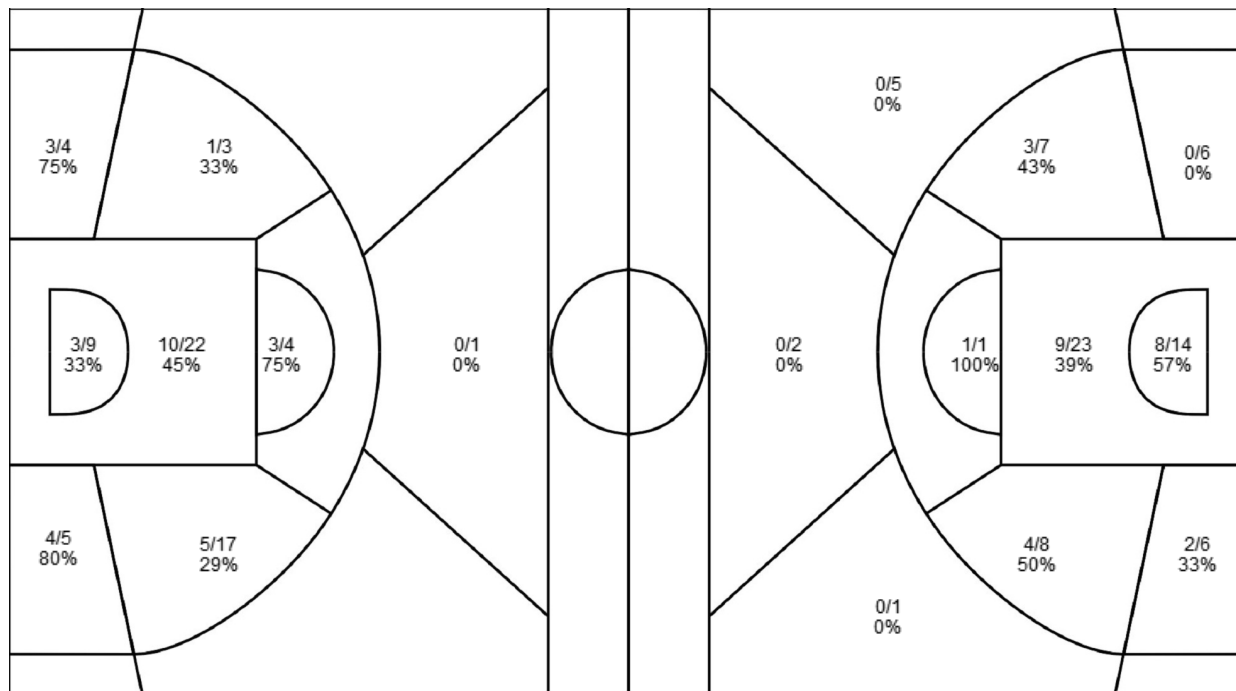

HYERES HB 76 – 60 TOULOUSE IC

(13-18, 16-15, 22-16, 25-11)

Crew Chief: Denis QUIN (FRA) **Umpire(s):** Laurence FELDEN (FRA) , Remy JANOUSCHEWKII (FRA)

Scoring by 5 Minute intervals

	Q1		Q2		Q3		Q4	
HYE	10	13	15	29	37	51	63	76
TOU	11	18	18	33	43	49	53	60

Players => All FG Types => All ; Results => All ;

Players => All FG Types => All ; Results => All ;

HYERES HB

TOULOUSE IC

HYERES HB	M/A	%
Field Goals	29/65	45
2 Points	29/64	45
3 Points	0/1	0
Free Throws	18/25	72

TOULOUSE IC	M/A	%
Field Goals	27/73	37
2 Points	27/65	42
3 Points	0/8	0
Free Throws	6/11	55