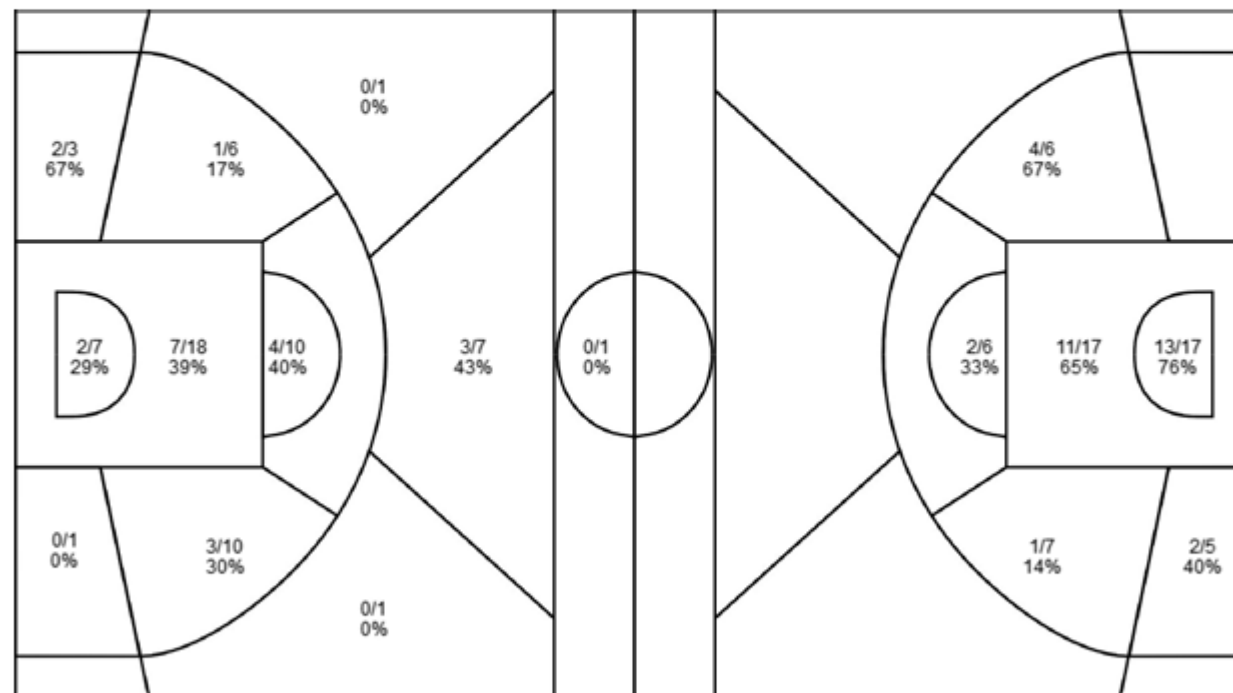

ENT LYON/GUILHERAND

ESBB

ENT LYON/GUILHERAND	RT	%
Tirs Tot.	22/65	34
2 Points	19/55	35
3 pts	3/10	30
LF	9/21	43

ESBB	RT	%
Tirs Tot.	33/58	57
2 Points	33/58	57
3 pts	0/0	0
LF	7/12	58